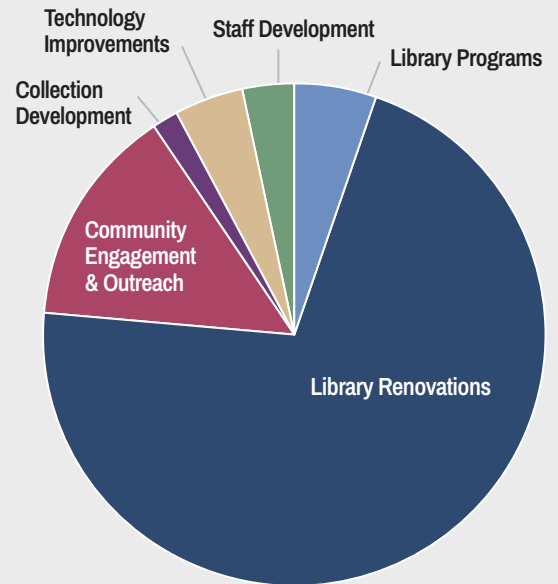

Funded Areas